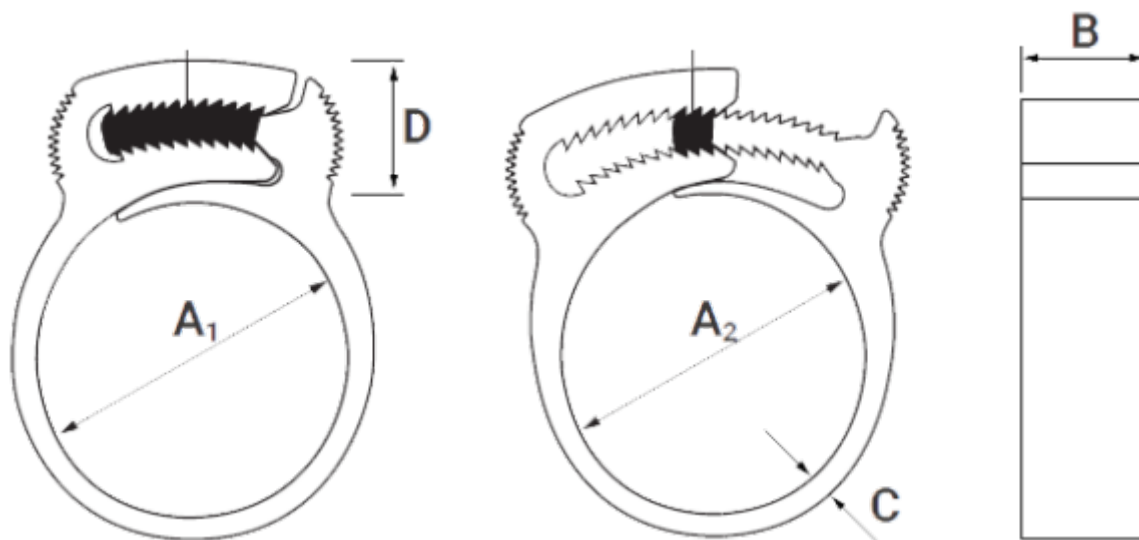

Data Sheet

Article number: 5625

Description: KLEEclips type X Ø54.8-59.4

Measures

A1 = 54.9

A2 = 60.9

B = 9.3

C = 2.3

D = 16.0

Size = X

Weight (g) = 995